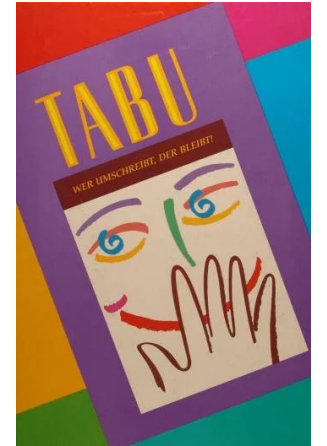

Bekanntesten Sieger