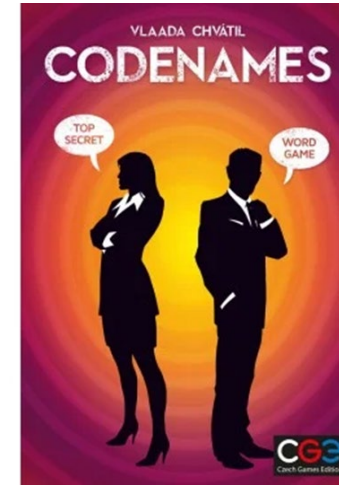

The background is a vibrant, abstract composition. It features a dark blue base with a fine white dot pattern. Overlaid on this are several large, organic shapes in bright colors: a large pink shape on the left, a yellow shape at the bottom, and a green shape on the right. The green shape contains a white wavy line pattern and a circular area with a white dot pattern. The yellow shape contains a white plus sign pattern. There are also smaller, scattered elements like white squiggly lines and yellow squiggly lines. The overall style is modern and playful.

# Spiel des Jahres

- Deutscher Spielepreis
- Weltweit bedeutendste Auszeichnung
- Die Sieger werden im Juli gewählt
- Es gibt 3 Kategorien

# Bekanntesten Sieger