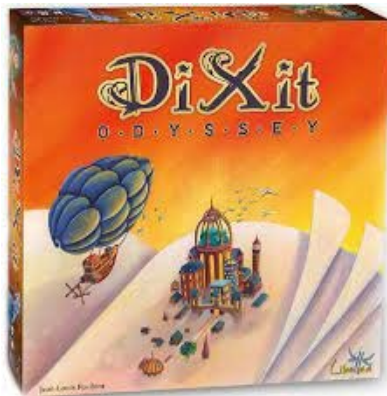

Bekanntesten Sieger